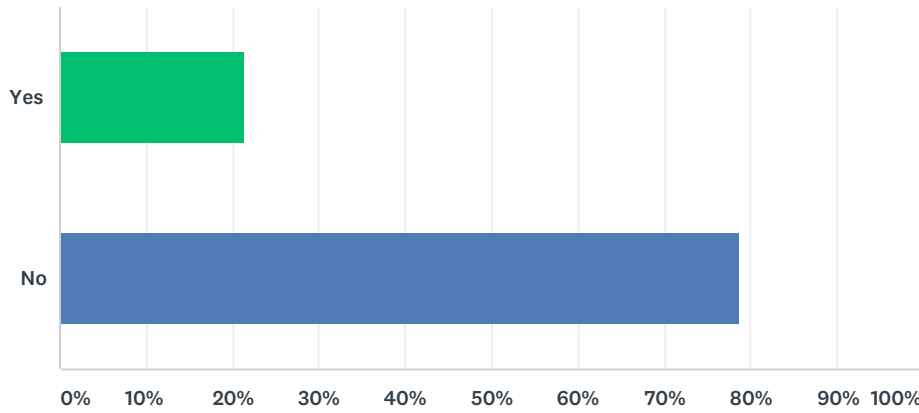

Q1 Do you feel that you are able to easily find records of decisions made by the Council?

Answered: 98 Skipped: 0

ANSWER CHOICES	RESPONSES	
Yes	21.43%	21
No	78.57%	77
TOTAL		98

Q2 Have you attended meetings of the Council where formal decisions are made?

Answered: 97 Skipped: 1

ANSWER CHOICES	RESPONSES	
Yes	47.42%	46
No	52.58%	51
TOTAL		97

Q3 Would you watch a formal meeting if it was streamed live or available to download afterwards?

Answered: 98 Skipped: 0