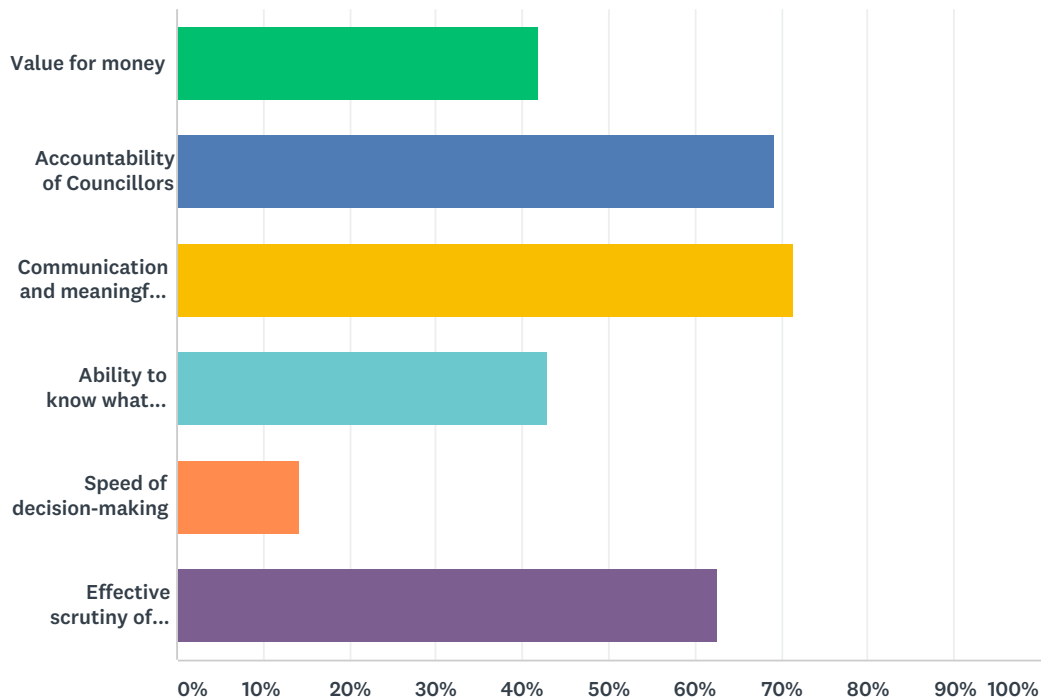

ANSWER CHOICES	RESPONSES	
Yes	96.74%	89
No	3.26%	3
TOTAL		92

Q13 Do you think that decisions taken about the Borough should be taken locally?

Answered: 92 Skipped: 6

ANSWER CHOICES	RESPONSES	
Yes	90.22%	83
No	9.78%	9
TOTAL		92

Q14 Please tick which 3 of the following are the most important to the Council's decision-making

Answered: 91 Skipped: 7

ANSWER CHOICES	RESPONSES	
Value for money	41.76%	38
Accountability of Councillors	69.23%	63
Communication and meaningful engagement with the community and stakeholders	71.43%	65
Ability to know what decisions are coming up or have been made	42.86%	39
Speed of decision-making	14.29%	13
Effective scrutiny of decisions being made	62.64%	57
Total Respondents: 91		