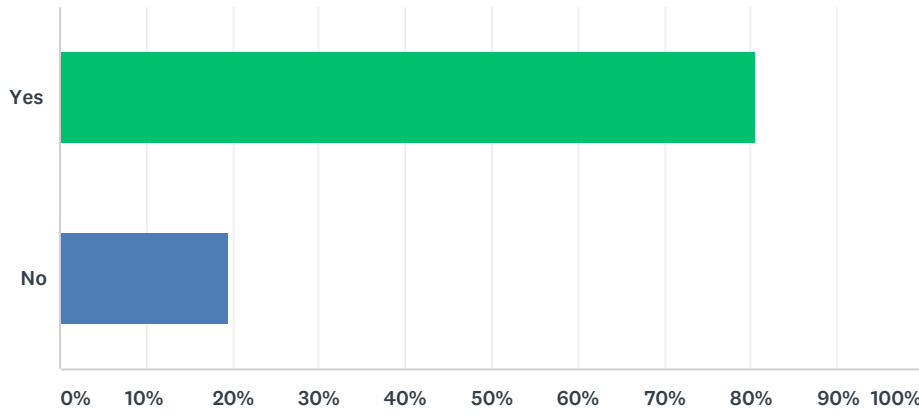

Q1 Do you feel that you are able to easily find records of decisions made by the Council?

Answered: 98 Skipped: 0

ANSWER CHOICES	RESPONSES	
Yes	21.43%	21
No	78.57%	77
TOTAL		98

Q2 Have you attended meetings of the Council where formal decisions are made?

Answered: 97 Skipped: 1

ANSWER CHOICES	RESPONSES	
Yes	47.42%	46
No	52.58%	51
TOTAL		97

Q3 Would you watch a formal meeting if it was streamed live or available to download afterwards?

Answered: 98 Skipped: 0