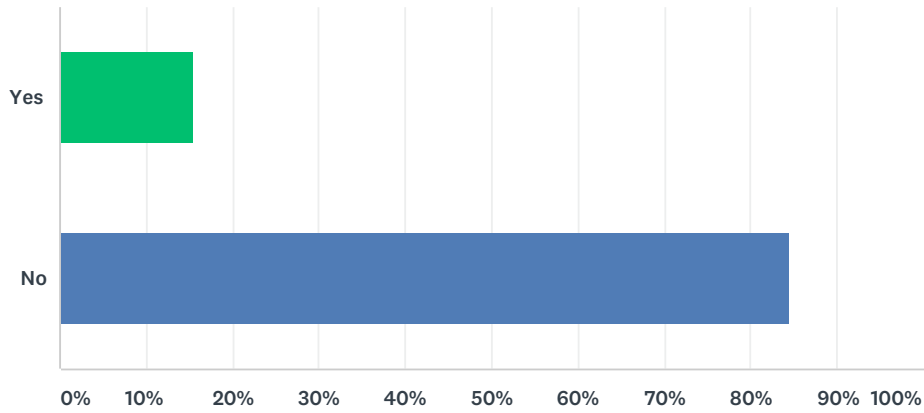

Answered: 97 Skipped: 1

ANSWER CHOICES	RESPONSES	
Yes	47.42%	46
No	52.58%	51
TOTAL		97

Q3 Would you watch a formal meeting if it was streamed live or available to download afterwards?

Answered: 98 Skipped: 0

ANSWER CHOICES	RESPONSES	
Yes	80.61%	79
No	19.39%	19
TOTAL		98

Q4 Do you feel that the way the Council makes decisions is transparent and open?

Answered: 97 Skipped: 1

ANSWER CHOICES	RESPONSES	
Yes	15.46%	15
No	84.54%	82
TOTAL		97