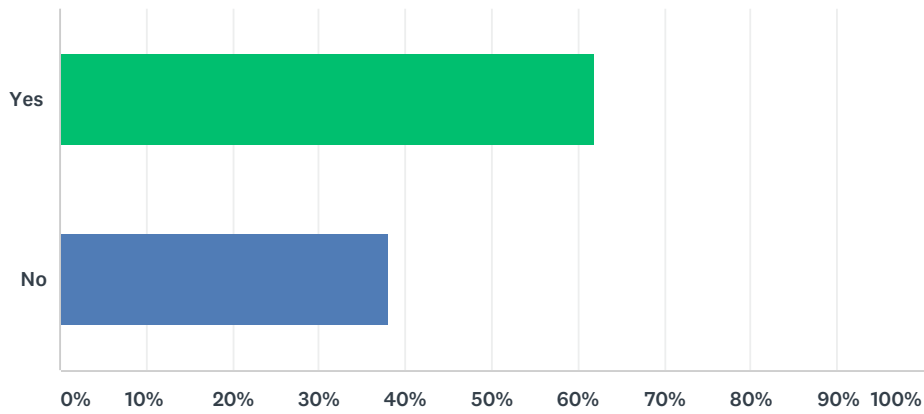

Q5 Do you understand how the Council makes decisions?

Answered: 96 Skipped: 2

ANSWER CHOICES	RESPONSES	
Yes	48.96%	47
No	51.04%	49
TOTAL		96

Q6 Do you think that it's important that the Council is able to make quick decisions when it needs to?

Answered: 96 Skipped: 2

ANSWER CHOICES	RESPONSES	
Yes	81.25%	78
No	18.75%	18
TOTAL		96

Q7 Do you understand Councillors' role in decision-making?

Answered: 92 Skipped: 6

ANSWER CHOICES	RESPONSES	
Yes	61.96%	57
No	38.04%	35
TOTAL		92