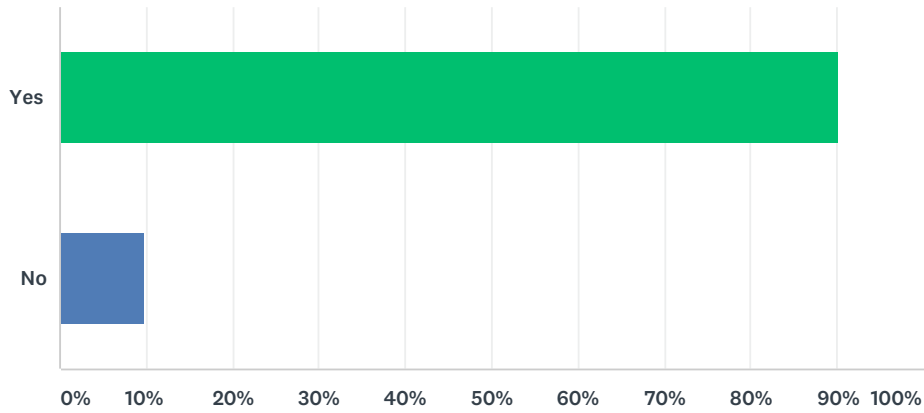

Q13 Do you think that decisions taken about the Borough should be taken locally?

Answered: 92 Skipped: 6

ANSWER CHOICES	RESPONSES	
Yes	90.22%	83
No	9.78%	9
TOTAL		92