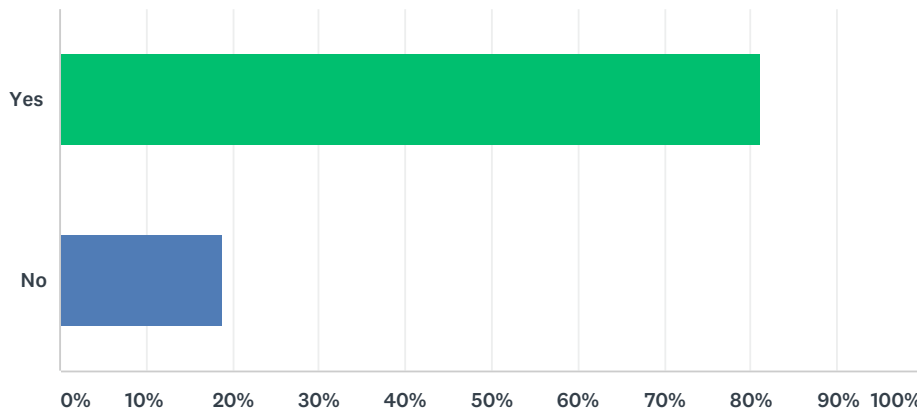

Q5 Do you understand how the Council makes decisions?

Answered: 96 Skipped: 2

ANSWER CHOICES	RESPONSES	
Yes	48.96%	47
No	51.04%	49
TOTAL		96

Q6 Do you think that it's important that the Council is able to make quick decisions when it needs to?

Answered: 96 Skipped: 2

ANSWER CHOICES	RESPONSES	
Yes	81.25%	78
No	18.75%	18
TOTAL		96

Q7 Do you understand Councillors' role in decision-making?

Answered: 92 Skipped: 6

ANSWER CHOICES	RESPONSES	
Yes	61.96%	57
No	38.04%	35
TOTAL		92