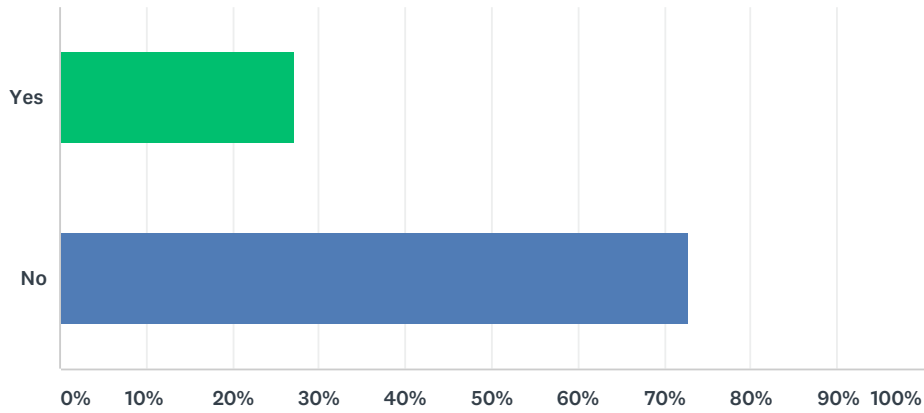

Q10 Do you know which Councillor or Committee is responsible for leading on specific issues ie. housing, anti-social behaviour etc?

Answered: 92 Skipped: 6

ANSWER CHOICES	RESPONSES	
Yes	27.17%	25
No	72.83%	67
TOTAL		92