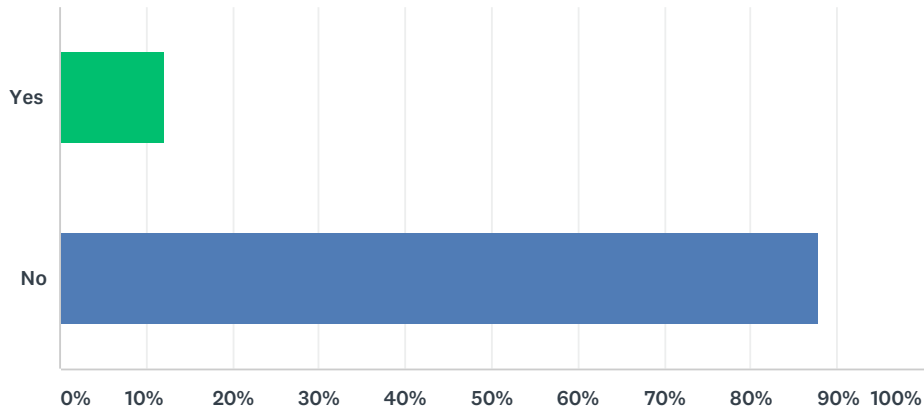

Q11 Do you feel that you have the opportunity to inform and influence decision-making within the Council?

Answered: 91 Skipped: 7

ANSWER CHOICES	RESPONSES	
Yes	12.09%	11
No	87.91%	80
TOTAL		91