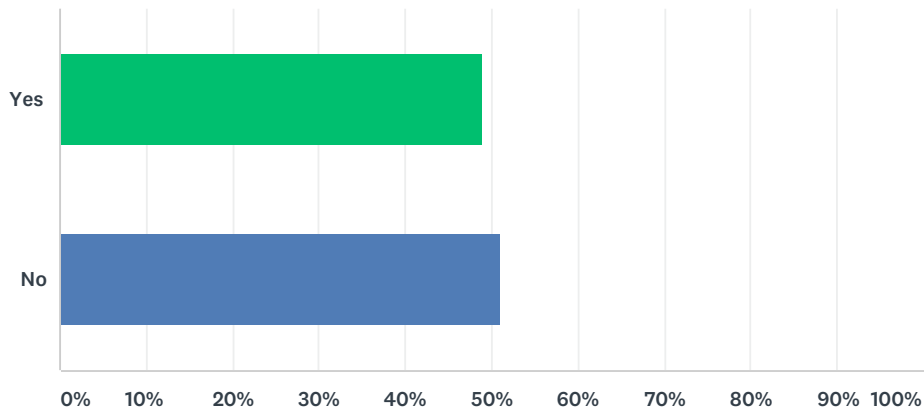

Q5 Do you understand how the Council makes decisions?

Answered: 96 Skipped: 2

ANSWER CHOICES	RESPONSES	
Yes	48.96%	47
No	51.04%	49
TOTAL		96