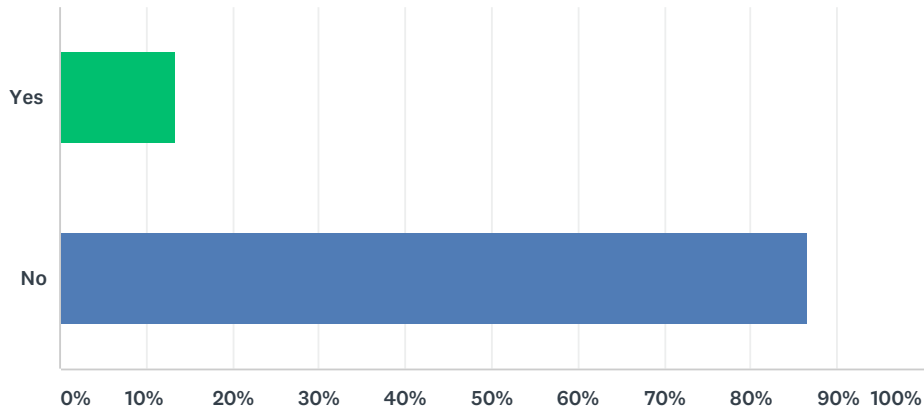

Q8 Do you know which Councillors/Committees make which decisions?

Answered: 92 Skipped: 6

ANSWER CHOICES	RESPONSES	
Yes	33.70%	31
No	66.30%	61
TOTAL		92

Q9 Do you feel that when the Council makes decisions there is effective scrutiny?

Answered: 90 Skipped: 8

ANSWER CHOICES	RESPONSES	
Yes	13.33%	12
No	86.67%	78
TOTAL		90

Q10 Do you know which Councillor or Committee is responsible for leading on specific issues ie. housing, anti-social behaviour etc?